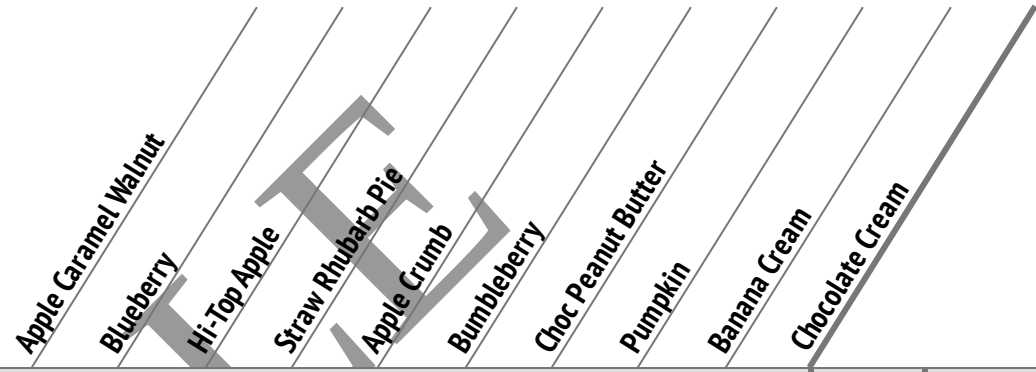

- Research Shows - Parents like to know what the money is being used for!
- How much money are you looking to raise?
- How many sellers do you have?
- We customize your incentive toward your group goal!

Start Date
9/16/2024

Return Order
9/30/2024

Delivery Date
11/7/2024

*Sample Dates

Name: _____ Phone: _____

Email: _____

Teacher: _____

Group: ABC School 8th Grade Class

Please Make Checks Payable to: ABC School 8th Grade Class

Questions? Contact: ABC School at

Participants use this link to Register and Sell Online:

<https://my.mcmfundraising.com/signup/KY22>

Name	Phone
1	
2	
3	
4	
5	
6	
7	
8	
9	
10	

Lyman Orchards® Pies - $22.00	Total Items	Total $

Lyman Orchards® Pies and Simply Shipped Collection

Lyman Orchards® Pies

Items Sold

Your Profit

750+ Items	$9.00
175 - 749	$8.80
95 - 174	$6.00
Under 95	$5.00

*Please note - under 50 items may result in your delivery date and/or time to change.

- Partial Case Ordering
- Personalized Delivery
- No up-front Cost or Contracts
- Free Customized Flyers

For more information:

Visit us at my.mcmfundraising.com Or call 860-375-8138

Sign Up Here ↓

SCAN ME

Sales Tips:

1. Ask Family and Friends to help you!
2. Introduce yourself and your organization.
3. Smile, be polite and thank them for their order.
4. Do not sell door to door without adult supervision.
5. Collect money when taking orders.
6. Bring a cooler for distribution of large frozen orders!

- All products are produced in a plant that processes nuts.
- Check our website for ingredient listings.
- **Pricing is subject to change**

CARWAL	BLUE	HI-AP	STRAWRH	APCRU	BUMBLE	CHOPB	PUM	BANCR	CHOCR	Total Items	Total $

MCM Fundraising, Inc. New England Exclusive Fundraising Distributors of Butter Braid® Pastries, Joyful Traditions Cake Rolls, Lyman Orchards® Pies, Classic Cookie Dough, Simply Shipped Collection, Emma's Gourmet Popcorn
860-375-8138 - my.mcmfundraising.com

All pies are certified Kosher All cookie dough is certified Kosher

All cake rolls are certified Kosher