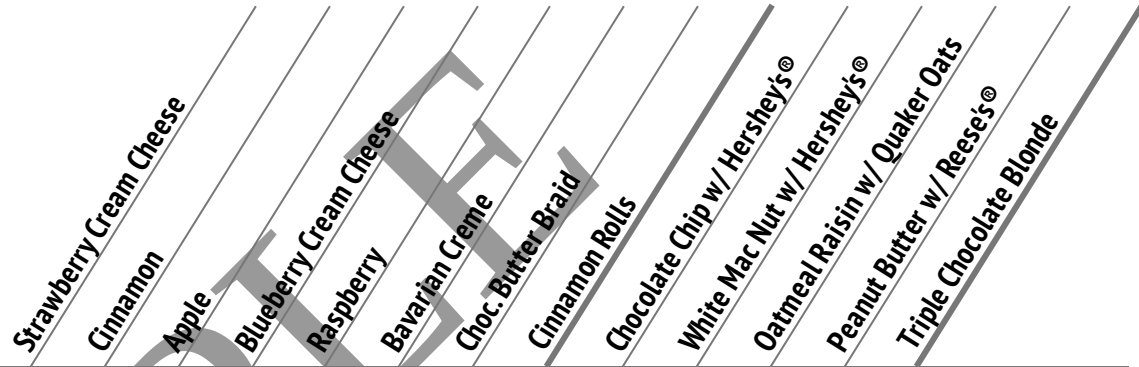

- Research Shows - Parents like to know what the money is being used for!
- How much money are you looking to raise?
- How many sellers do you have?
- We customize your incentive toward your group goal!

Start Date
9/16/2024

Return Order
9/30/2024

Delivery Date
11/7/2024

*Sample Dates

Name: _____ Phone: _____

Email: _____

Teacher: _____

Group: ABC School 8th Grade Class

Please Make Checks Payable to: ABC School 8th Grade Class

Questions? Contact: ABC School at mcmteam@mcmfundraising.com

Participants use this link to Register and Sell Online:

<https://my.mcmfundraising.com/signup/TQGV>

Name	Phone
1	
2	
3	
4	
5	
6	
7	
8	
9	
10	

Butter Braid Pastry - $18.00	Classic Cookie Dough - $20.00	Total Items	Total $

Butter Braid Pastry, Classic® Cookie Dough and Simply Shipped Collection

Butter Braid Pastry   Classic Cookie Dough

Items Sold	Your Profit	Your Profit
750+ Items	$7.40	$8.20
175 - 749	$7.20	$8.00
95 - 174	$5.50	$6.00
Under 95	$4.50	$5.00

*Please note - under 50 items may result in your delivery date and/or time to change.

- Partial Case Ordering
- Personalized Delivery
- No up-front Cost or Contracts
- Free Customized Flyers