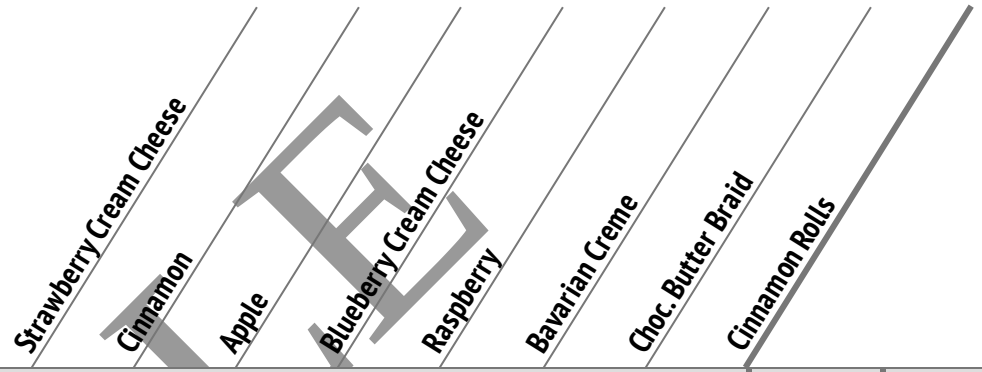

- Research Shows - Parents like to know what the money is being used for!
- How much money are you looking to raise?
- How many sellers do you have?
- We customize your incentive toward your group goal!

Start Date
9/16/2024

Return Order
9/30/2024

Delivery Date
11/7/2024

*Sample Dates

Name: _____ Phone: _____

Email: _____

Teacher: _____

Group: ABC School 8th Grade Class

Please Make Checks Payable to: ABC School 8th Grade Class

Questions? Contact: ABC School at

Participants use this link to Register and Sell Online:

<https://my.mcmfundraising.com/signup/58LP>