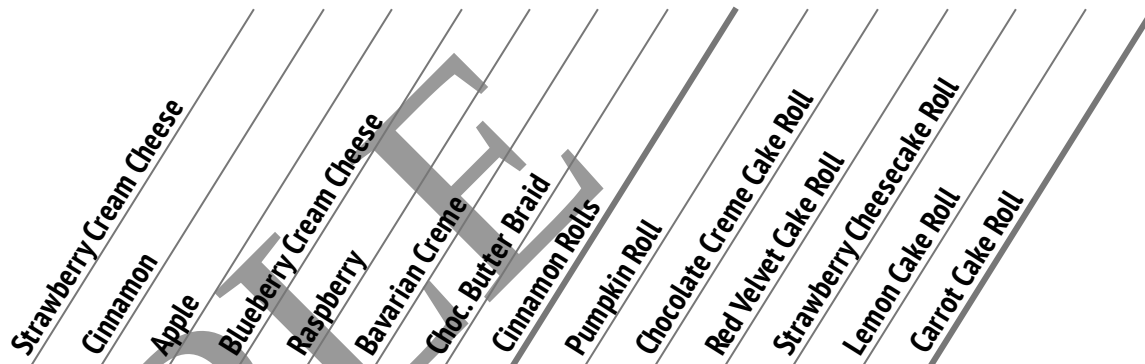

Name	Phone	Butter Braid Pastry - \$18.00	Joyful Traditions Cake Rolls - \$18.00	Total Items	Total \$
------	-------	-------------------------------	--	-------------	----------

1
2
3
4
5
6
7
8
9
10

Butter Braid Pastry, Cake Rolls and Simply Shipped Collection