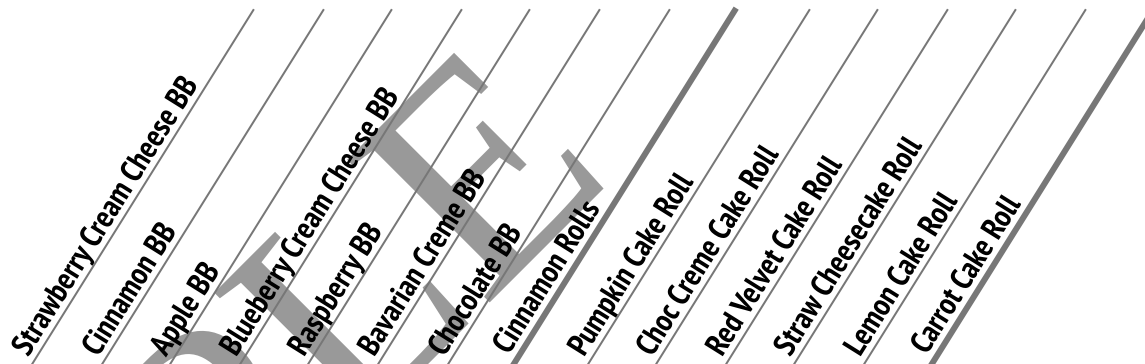

- Research Shows - Parents like to know what the money is being used for!
- How much money are you looking to raise?
- How many sellers do you have?
- We customize your incentive toward your group goal!

Start Date
3/21/2025

Return Order
4/4/2025

Delivery Date
4/17/2025

*Sample Dates

Name: _____ Cell Phone: _____

Email: _____

Teacher: _____

Group: ABC School 8th Grade Class

Please Make Checks Payable to: ABC School 8th Grade Class

Questions? Contact: Mark LANZ at mcmteam@mcmfundraising.com

Participants use this link to Register and Sell Online:

<https://my.mcmfundraising.com/signup/57U4>

Name	Phone
1	
2	
3	
4	
5	
6	
7	
8	
9	
10	

Butter Braid Pastry - $18.00

Joyful Traditions Cake Rolls - $18.00

Total Items Total $

Butter Braid Pastry, Cake Rolls and Simply Shipped Collection

Sign Up Here ↓

	<u>Butter Braid Pastry</u>	<u>Joyful Traditions Cake Rolls</u>	<u>Fundit</u>
<u>Items Sold</u>	<u>Your Profit</u>	<u>Your Profit</u>	<u>Your Profit</u>
750+ Items	$7.40	$7.40	80%
175 - 749	$7.20	$7.20	80%
95 - 174	$5.50	$5.50	80%
Under 95	$4.50	$4.50	80%

*Please note - under 50 items may result in your delivery date and/or time to change.

- Partial Case Ordering
- Personalized Delivery
- No up-front Cost or Contracts
- Free Customized Flyers

For more information:
Visit us at my.mcmfundraising.com Or call 860-375-8138